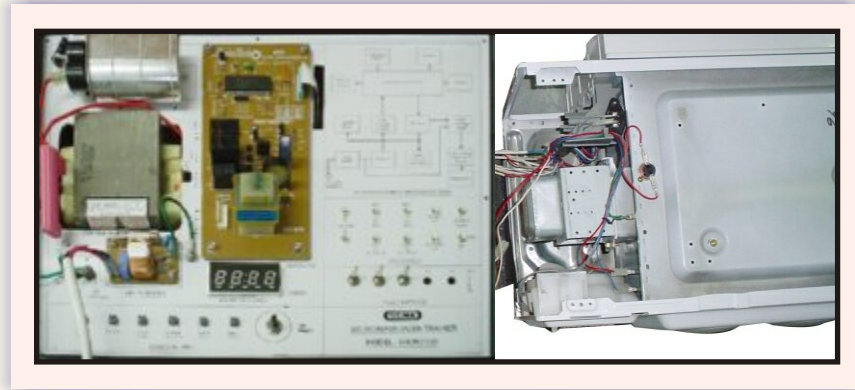

MICROWAVE OVEN TRAINER

MODEL - MICRO100

This trainer has been designed with a view of provide practical and experimental knowledge of a Microwave Oven.

FEATURES

1. To understand Block Diagram and Circuit of Microwave oven.
2. To understand maintenance, troubleshooting and repair of Microwave oven
3. To observe number of electrical, electronic and mechanical systems into a complex process.
4. To demonstrate a typical process control system, which includes Flow, Temperature and Speed control.
5. The trainer consists of a modern electronically controlled Microwave oven, which has been specially modified to make it easier to conduct the technician training exercises.
6. It has Electronic fault system, which includes the block system diagram, LED display and electronic faults, for the control system.
7. It allows the student to control the process. The control system applied uses Microcontroller, which provide digital display and digital timer and an improved level of accuracy over the output power level.

SPECIFICATIONS

- | | | |
|--------------------------------|---|--|
| 1. Power supply | : | 230V Ac 50Hz. |
| 2. Capacity | : | 25 Kg. |
| 3. Type | : | Automatic |
| 4. Control Panel - Timer | : | 99 min, 99 sec. |
| 5. Power requirement | : | 1400 Watts |
| 6. High Frequency output | : | 900 Watts |
| 7. Facilities | : | One touch cooking, Auto defrost, One touch programmable menu, Reheat, Base Browner |
| 8. Digital clock - Stop/Reset | : | |
| 9. Timer | : | Delay start |
| 10. Technology | : | Intello wave technology |
| 11. Fault simulation facility. | : | |
| 12. Standard Accessories | : | 1. Instructional cum teaching manual |