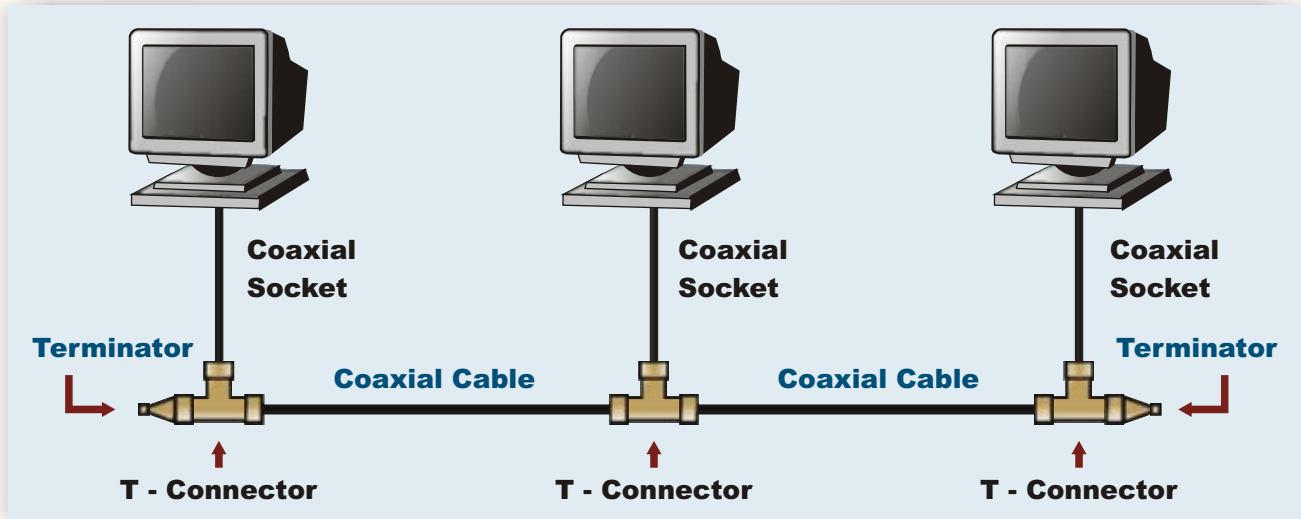

# ETHERNET LAN NETWORKING TRAINER

## MODEL - LAN100ETH

This trainer provides training of hardware and software theory of Local Area Networking of Computers. This trainer is based on syllabus of MCSE - (Microsoft Certified Software Engineer)